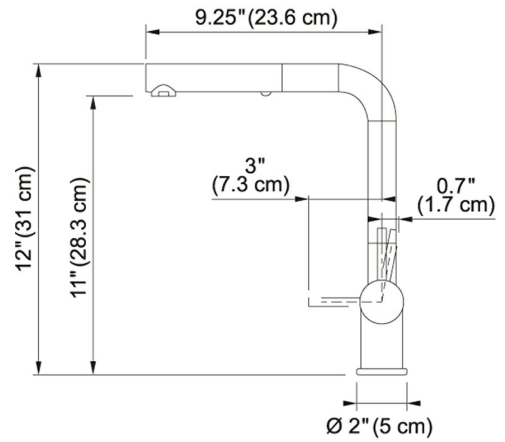

Granite Onyx | 115.0384.423

FAMILY : **Faucets** | INSTALLATION TYPE : **high pressure** | STYLE : **Contemporary** | SERIES : **Active Plus** | MODEL : **FF3801** | FINISH : **Granite Onyx**

TECHNICAL DATA

Version	Pull Out Spray
Faucet Operation	Side Lever
Height Overall	12 3/16"
Height to End of Spout	11"
Spout reach	8 11/16"
Spout Swivel Range	360 °
Cartridge	CERAMIC-DISCS-Ø-35
Flow Rate	1.75 gpm
Spray	Spray & Stream
Remarks FKS	Require 1 3/8" Hole
Counter Hole Diameter	1 3/8"