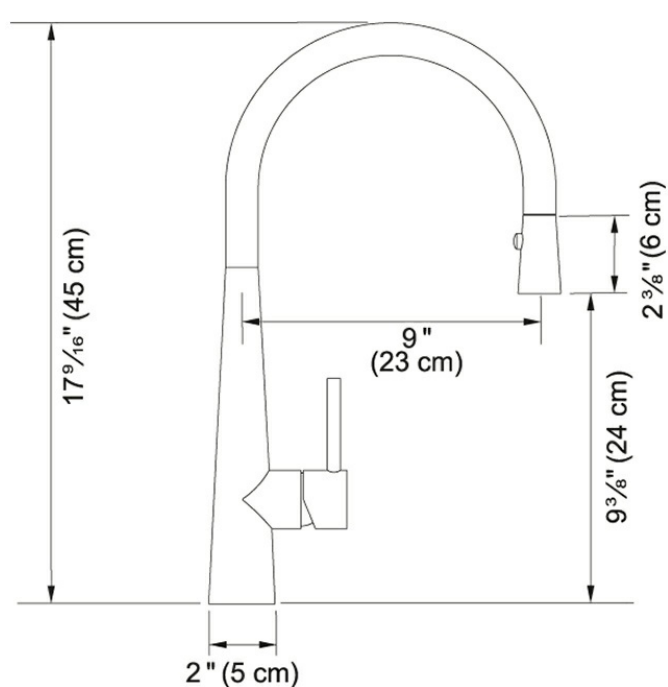

### FEATURES

- T316 stainless steel construction offers superior corrosion resistance against rain, snow, cold and heavy use, which makes this faucet ideal for outdoor use
- Pull-Down 360-degree swivel spout provides a full range of motion to reach almost any area of the sink
- Dual functioning spray head can toggle between powerful spray and stream, making clean-up effortless
- Single handle effortlessly controls water temperature and pressure
- 10 Year outdoor warranty

### Product Picture

### Product Information

Version	Arc Spout
Spray Type	Spray & Stream
Faucet Operation	Side Lever
Flow Rate	1.75 gpm
Cartridge	Ceramic Cartridge
Where to buy	Showroom
Countertop hole diameter	1 3/8"

### Technical Drawing