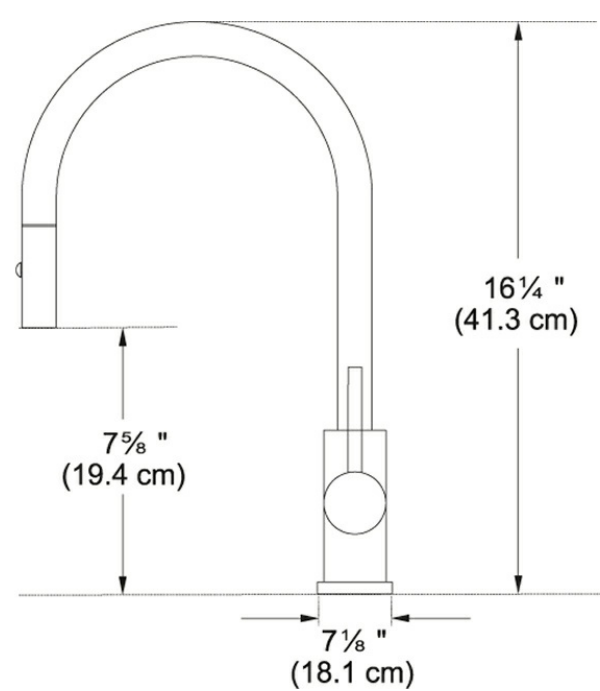

Cube FF3325BSS Black Stainless Steel

The sleek steel styling of Cube faucets brings a modern touch to any kitchen workspace.

FEATURES

- Solid 304 stainless steel construction delivers corrosion resistance inside and out
- Pull-down 360-degree swivel spout provides a full range of motion to reach almost any area of the sink
- Dual functioning spray head can toggle between powerful spray and stream, making clean-up effortless
- Single handle effortlessly controls water temperature and pressure
- ADA Compliant
- Pair with other faucets in the Franke Cube series for a consistent look throughout the kitchen

Product Picture

Product Information

Version	Pull-Down Spray
Spray Type	Spray & Stream
Faucet Operation	Side Lever
Flow Rate	1.75 gpm
Cartridge	35mm Ceramic Cartridge
Where to buy	Showroom
Countertop hole diameter	1 3/8"

Technical Drawing

Article Numbers

FUN#	115.0619.302
------	--------------