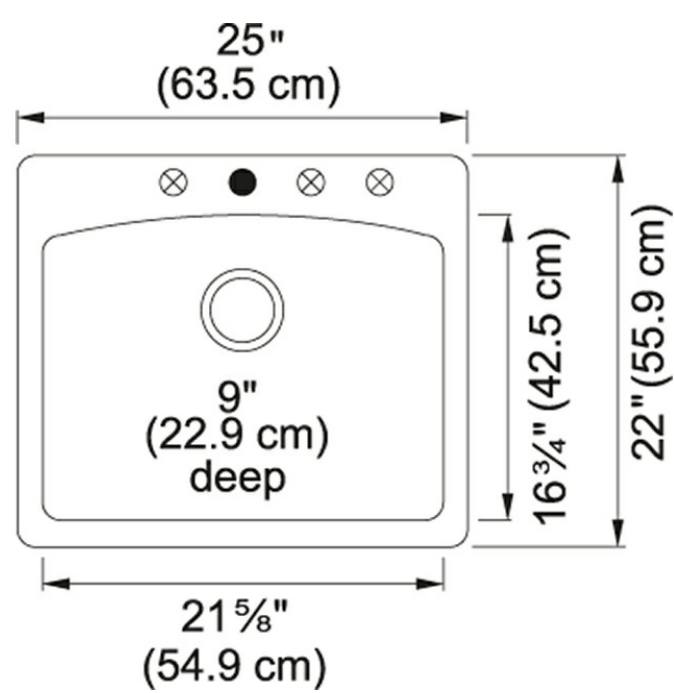

Ellipse ESSG25229-1 Granite Stone Grey

Product Picture

Technical Drawing

Product Dimensions

Width overall	22"
Depth Overall	9"
Length of large bowl	21 5/8"
Width of large bowl	16 3/4"
Depth of large bowl	9"
Minimum Cabinet Size	27"

General Information

Type of Material	Granite
Number of Bowls	1
Faucet Hole	4 pre-drilled
Where to buy	Showroom

Article Numbers

FUN#	114.0637.903
US Part Number	ESSG25229-1