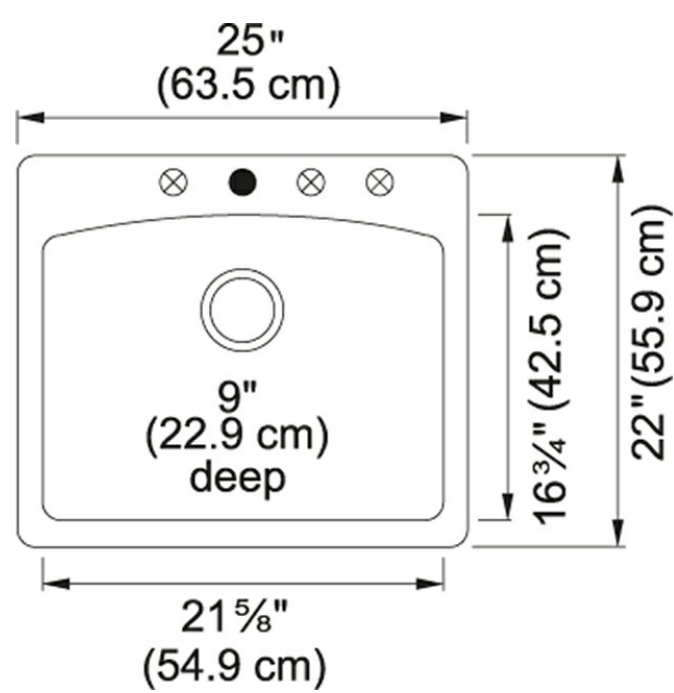

Ellipse ESPW25229-1 Granite Polar White

Product Picture

Technical Drawing

Product Dimensions

Width overall	22"
Depth Overall	9"
Length of large bowl	21 5/8"
Width of large bowl	16 3/4"
Depth of large bowl	9"
Minimum Cabinet Size	27"

General Information

Type of Material	Granite
Number of Bowls	1
Faucet Hole	4 pre-drilled
Where to buy	Showroom

Article Numbers

FUN#	114.0643.364
US Part Number	ESPW25229-1