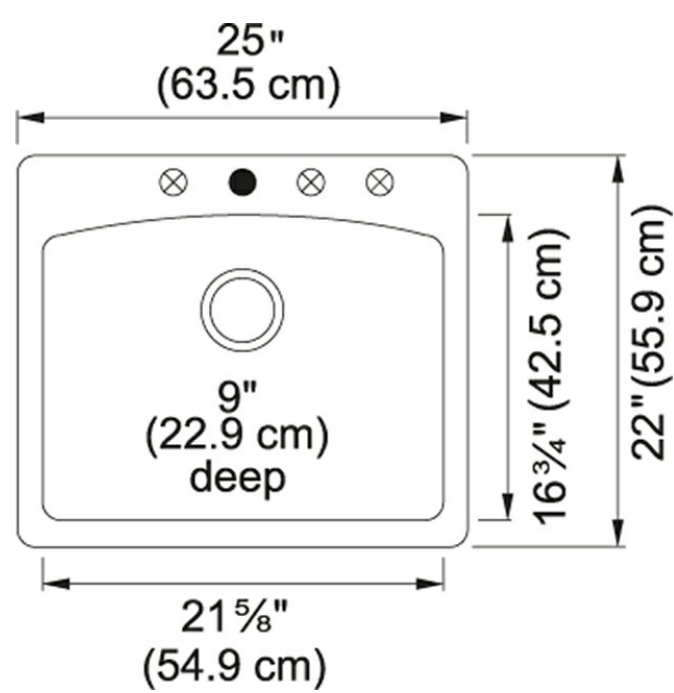

Ellipse ESOY25229-1 Granite Oyster

Product Picture

Technical Drawing

Product Dimensions

Width overall	22"
Depth Overall	9"
Length of large bowl	21 5/8"
Width of large bowl	16 3/4"
Depth of large bowl	9"
Minimum Cabinet Size	27"

General Information

Type of Material	Granite
Number of Bowls	1
Faucet Hole	4 pre-drilled
Where to buy	Showroom

Article Numbers

FUN#	114.0637.902
US Part Number	ESOY25229-1