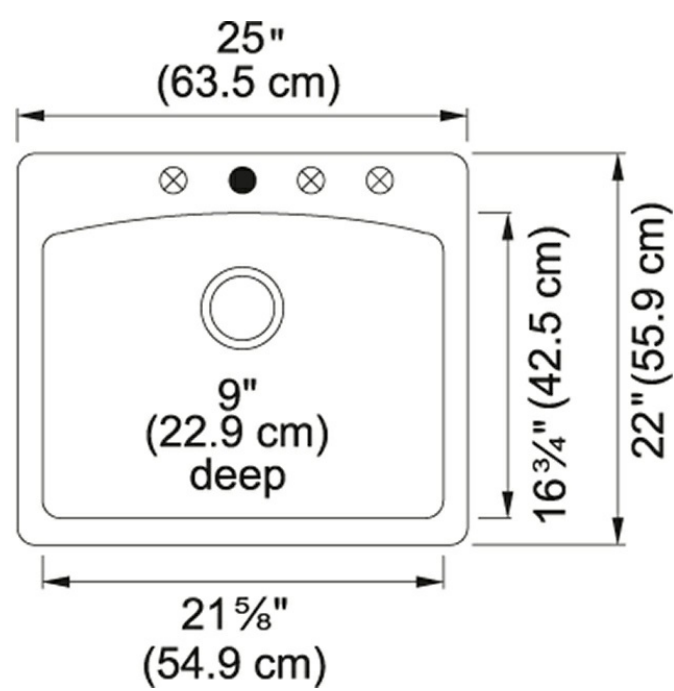

Product Picture

Technical Drawing

Product Dimensions

Width overall	22"
Depth Overall	9"
Length of large bowl	21 5/8"
Width of large bowl	16 3/4"
Depth of large bowl	9"
Minimum Cabinet Size	27"

General Information

Type of Material	Granite
Number of Bowls	2
Faucet Hole	1; 3 Predrilled
Where to buy	Showroom

Article Numbers

FUN#	114.0087.735
US Part Number	ESCH25229-1