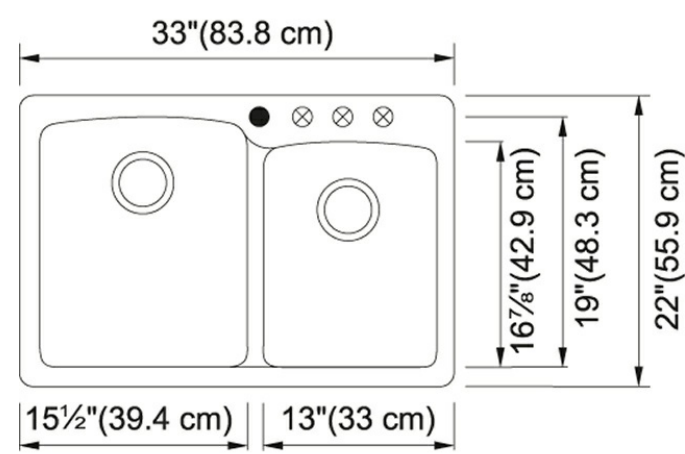

Ellipse EOSG33229-1 Granite Stone Grey

Product Picture

Technical Drawing

Product Dimensions

Length overall	33"
Width overall	22"
Depth Overall	9"
Length of large bowl	15 1/2"
Width of large bowl	19"
Depth of large bowl	9"
Length of small bowl	13"
Width of small bowl	16 7/8"
Depth of small bowl	8"
Minimum Cabinet Size	36"

General Information

Type of Material	Granite
Number of Bowls	2
Faucet Hole	4 pre-drilled
Where to buy	Showroom

Article Numbers

FUN#	114.0637.901
US Part Number	EOSG33229-1