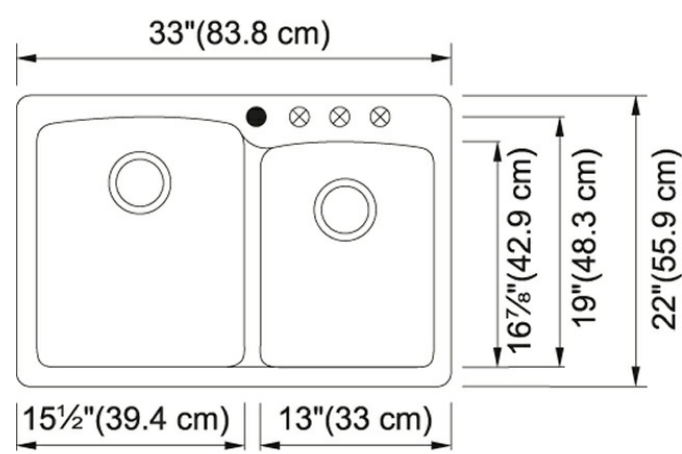

Ellipse EOOY33229-1 Granite Oyster

Product Picture

Technical Drawing

Product Dimensions

Length overall	33"
Width overall	22"
Length of large bowl	15 1/2"
Width of large bowl	19"
Depth of large bowl	9"
Length of small bowl	13"
Width of small bowl	16 7/8"
Depth of small bowl	8"
Minimum Cabinet Size	36"

General Information

Type of Material	Granite
Faucet Hole	4 pre-drilled
Cut-Out Template	No
Where to buy	Showroom

Article Numbers

FUN#	114.0637.900
US Part Number	EOOY33229-1