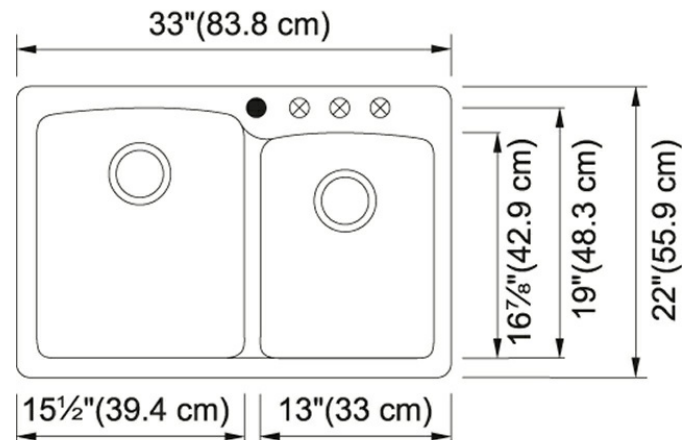

Product Picture

Technical Drawing

Product Dimensions

Length overall	33"
Width overall	22"
Length of large bowl	15 1/2"
Width of large bowl	19"
Depth of large bowl	9"
Length of small bowl	13"
Width of small bowl	16 7/8"
Depth of small bowl	8"
Minimum Cabinet Size	31 1/2"