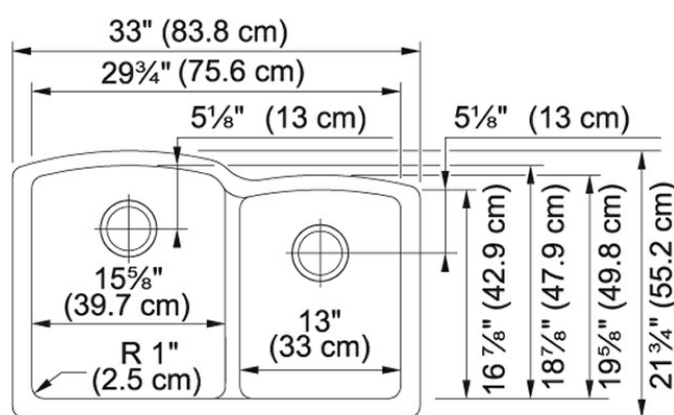

Ellipse ELG160SHG Granite Stone Grey

Extreme durability meets efficient design in the Ellipse Granite series.

Product Picture

Technical Drawing

Product Dimensions

Length overall	21 3/4"
Width overall	33"
Depth Overall	9"
Length of large bowl	18 7/8"
Width of large bowl	15 9/16"
Depth of large bowl	9"
Length of small bowl	16 7/8"
Width of small bowl	13"
Depth of small bowl	8"
Minimum Cabinet Size	36"

General Information

Number of Bowls	2
Cut-Out Template	Yes
Where to buy	Showroom

Article Numbers

FUN#	125.0491.520
US Part Number	ELG160SHG