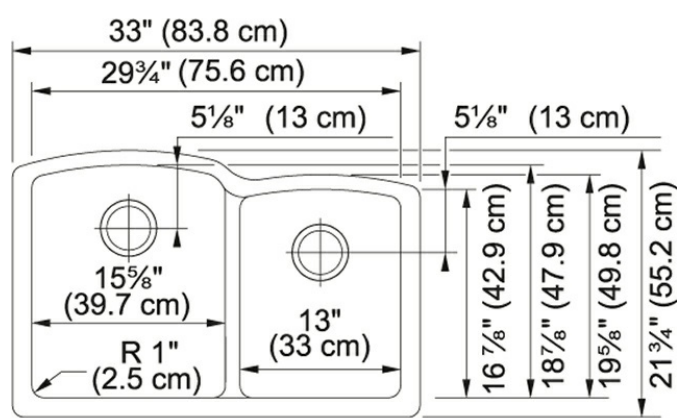

Ellipse ELG160PWT Granite Polar White

Product Picture

Technical Drawing

Product Dimensions

Length overall	33"
Width overall	21 3/4"
Length of large bowl	15 5/8"
Width of large bowl	19 5/8"
Depth of large bowl	9"
Length of small bowl	13"
Width of small bowl	16 7/8"
Depth of small bowl	8"
Minimum Cabinet Size	36"

General Information

Type of Material	Granite
Number of Bowls	2

Article Numbers

FUN#	125.0637.085
US Part Number	ELG160PWT