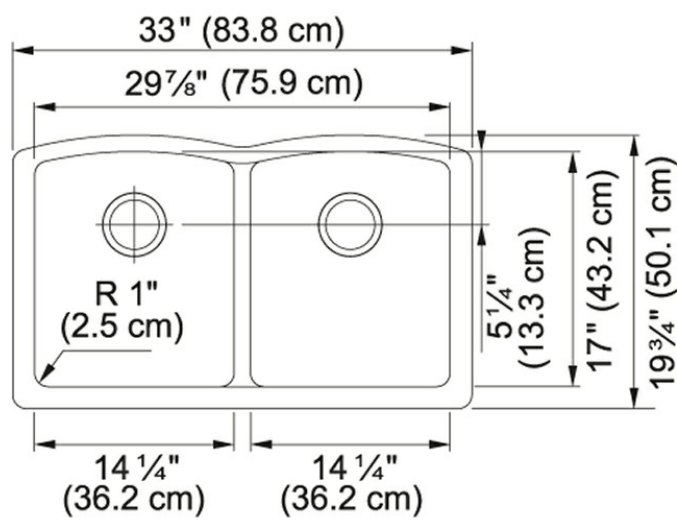

Ellipse ELG120STO Granite Storm

Extreme durability meets efficient design in the Ellipse Granite series.

Product Picture

Technical Drawing

Product Dimensions

Minimum Cabinet Size	36"
----------------------	-----