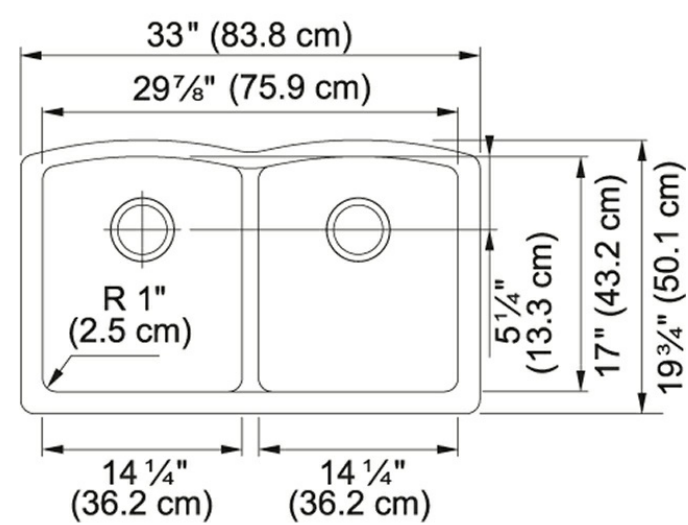

Ellipse ELG120OYS Granite Oyster

Extreme durability meets efficient design in the Ellipse Granite series.

Product Picture

Technical Drawing

Product Dimensions

Length overall	33"
Width overall	19 3/4"
Length of large bowl	14 1/4"
Width of large bowl	17"
Depth of large bowl	9"
Length of small bowl	14 1/4"
Width of small bowl	17"
Depth of small bowl	9"
Minimum Cabinet Size	36"

General Information

Type of Material	Granite
Number of Bowls	2

Article Numbers

FUN#	125.0384.312
US Part Number	ELG120OYS