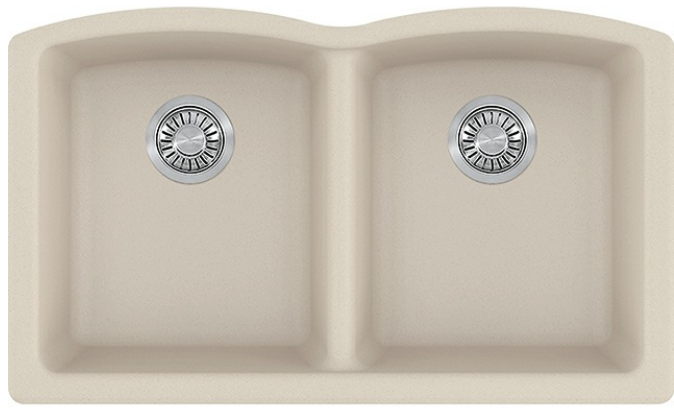

Ellipse ELG120CHA Granite Champagne

Extreme durability meets efficient design in the Ellipse Granite series.

Product Picture

Technical Drawing

Product Dimensions

Minimum Cabinet Size	36"
----------------------	-----

General Information

Type of Material	Granite
Number of Bowls	2

Article Numbers

FUN#	125.0384.313
US Part Number	ELG120CHA