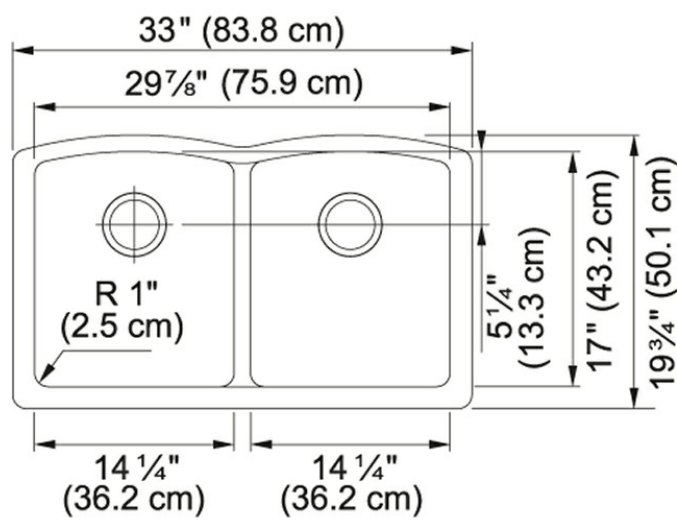

Ellipse ELG120CHA Granite Champagne

Extreme durability meets efficient design in the Ellipse Granite series.

Product Picture

Technical Drawing

Product Dimensions

Minimum Cabinet Size	36"
----------------------	-----

General Information

Type of Material	Granite
Number of Bowls	2

Article Numbers

FUN#	125.0384.313
US Part Number	ELG120CHA