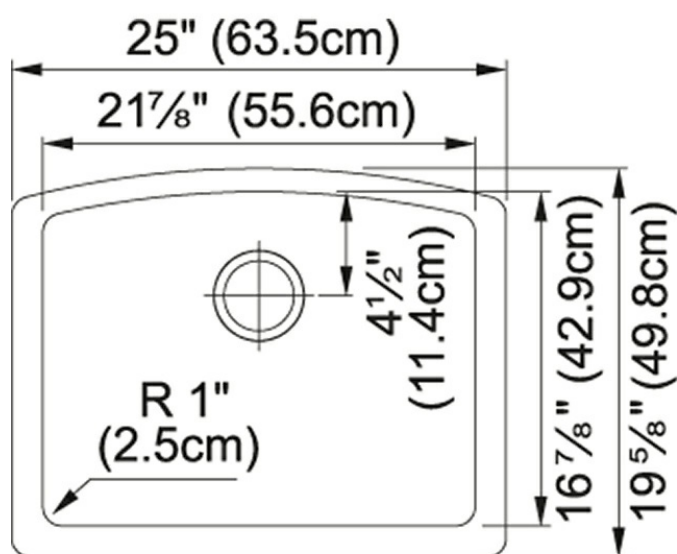

## Ellipse ELG11022STO Granite Storm

Extreme durability meets efficient design in the Ellipse Granite series.

Product Picture

Technical Drawing

Product Dimensions

Minimum Cabinet Size	27"
----------------------	-----

General Information

Type of Material	Granite
Number of Bowls	1

Article Numbers

FUN#	125.0384.305
US Part Number	ELG11022STO