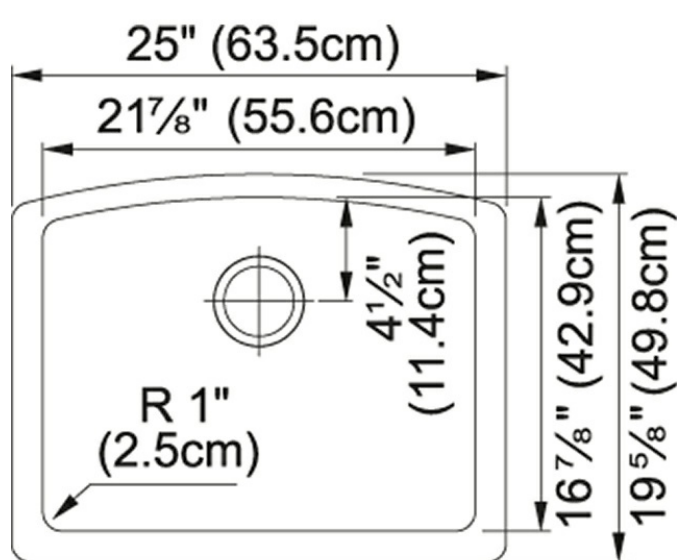

Ellipse ELG11022PWT Granite Polar White

Product Picture

Technical Drawing

Product Dimensions

Length overall	25"
Width overall	19 5/8"
Length of large bowl	21 7/8"
Width of large bowl	16 7/8"
Depth of large bowl	9"
Minimum Cabinet Size	27"

General Information

Number of Bowls	1
Cut-Out Template	Yes
Where to buy	Showroom

Article Numbers

FUN#	125.0637.083
US Part Number	ELG11022PWT