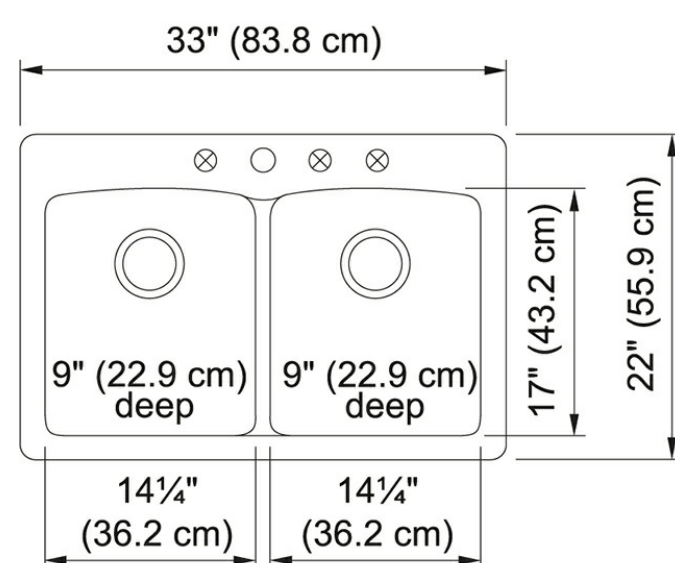

Ellipse EDSG33229-1 Granite Stone Grey

Product Picture

Technical Drawing

Product Dimensions

Length overall	33"
Width overall	22"
Depth Overall	9"
Length of large bowl	14 1/4"
Width of large bowl	17"
Depth of large bowl	9"
Length of small bowl	14 1/4"
Width of small bowl	17"
Depth of small bowl	9"
Minimum Cabinet Size	36"

General Information

Type of Material	Granite
Number of Bowls	2
Faucet Hole	4 pre-drilled
Where to buy	Showroom

Article Numbers

FUN#	114.0637.896
US Part Number	EDSG33229-1