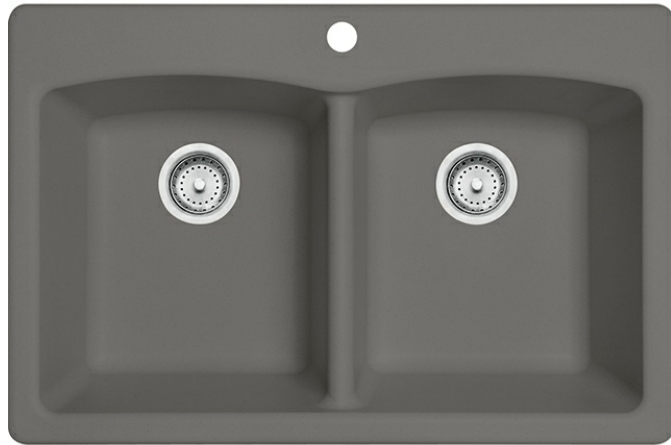

Ellipse EDSG33229-1 Granite Stone Grey

Product Picture

Technical Drawing

Product Dimensions

Length overall	33"
Width overall	22"
Depth Overall	9"
Length of large bowl	14 1/4"
Width of large bowl	17"
Depth of large bowl	9"
Length of small bowl	14 1/4"
Width of small bowl	17"
Depth of small bowl	9"
Minimum Cabinet Size	36"

General Information

Type of Material	Granite
Number of Bowls	2
Faucet Hole	4 pre-drilled
Where to buy	Showroom

Article Numbers

FUN#	114.0637.896
US Part Number	EDSG33229-1