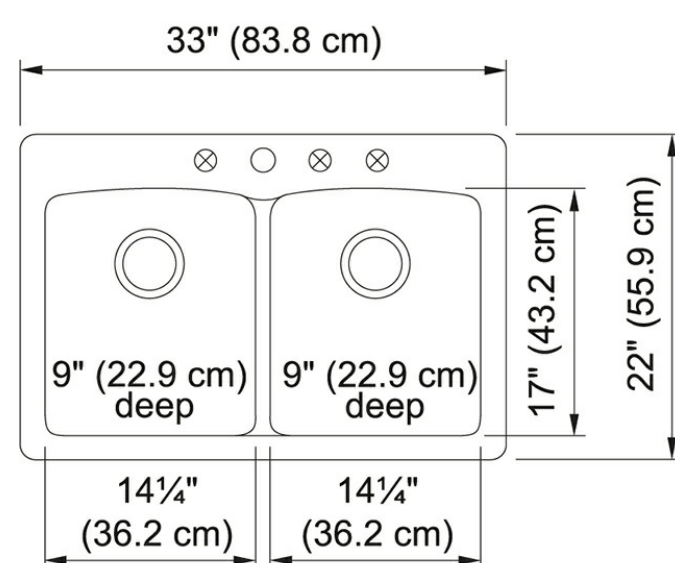

Ellipse EDPW33229-1 Granite Polar White

Product Picture

Technical Drawing

Product Dimensions

Length overall	33"
Width overall	22"
Depth Overall	9"
Length of large bowl	14 1/4"
Width of large bowl	17"
Depth of large bowl	9"
Length of small bowl	14 1/4"
Width of small bowl	17"
Depth of small bowl	9"
Minimum Cabinet Size	36"

General Information

Type of Material	Granite
Number of Bowls	2
Faucet Hole	4 pre-drilled
Where to buy	Showroom

Article Numbers

FUN#	114.0643.362
US Part Number	EDPW33229-1