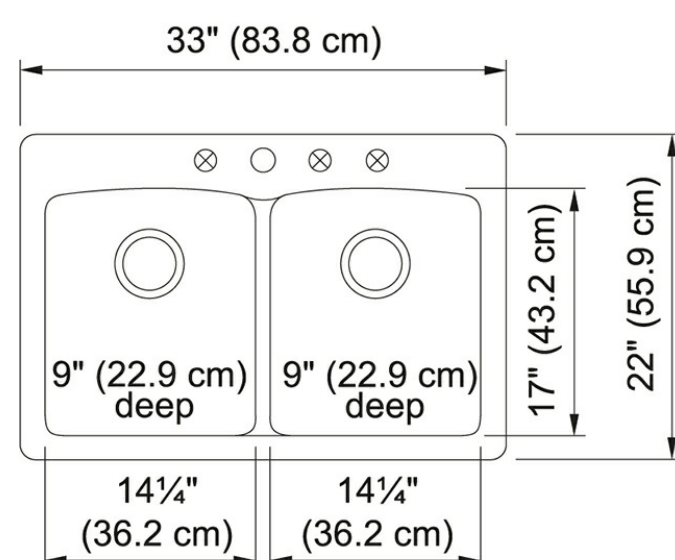

### Product Picture

### Technical Drawing

### Product Dimensions

Length overall	33"
Width overall	22"
Depth Overall	9"
Length of large bowl	14 3/8"
Width of large bowl	16 7/8"
Depth of large bowl	9"
Length of small bowl	14 3/8"
Minimum Cabinet Size	36"