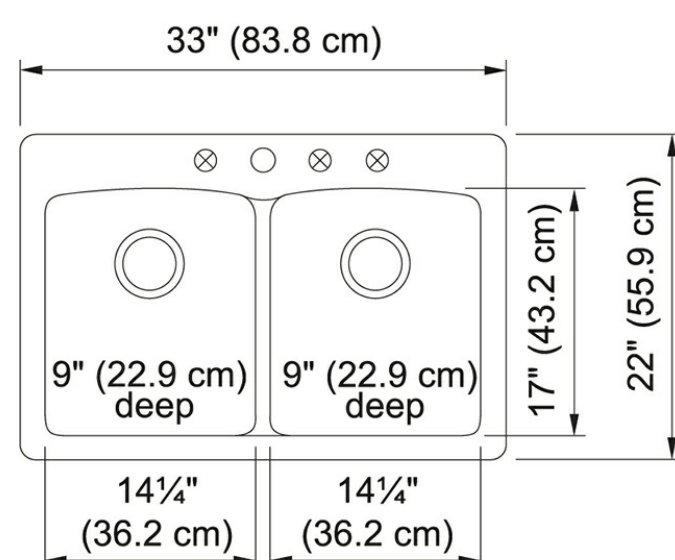

### Product Picture

### Technical Drawing

### Product Dimensions

Length overall	33"
Width overall	22"
Depth Overall	9"
Length of large bowl	14 3/8"
Width of large bowl	16 7/8"
Depth of large bowl	9"
Length of small bowl	14 3/8"
Width of small bowl	16 7/8"
Depth of small bowl	9"
Minimum Cabinet Size	36"