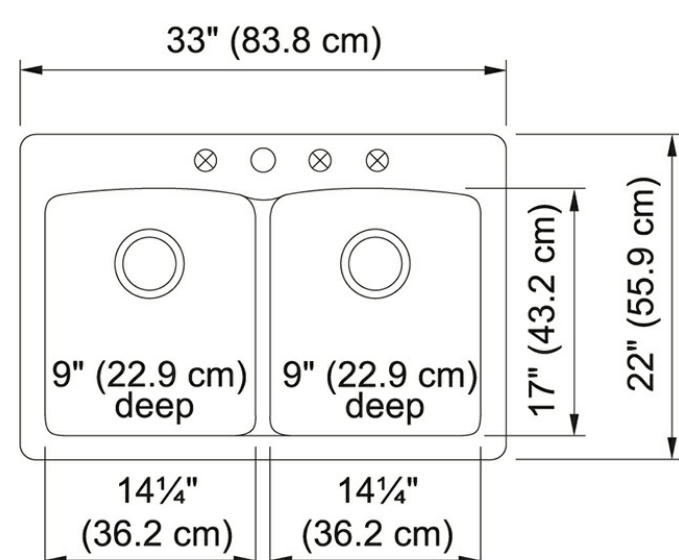

Product Picture

Technical Drawing

Product Dimensions

Length overall	33"
Width overall	22"
Depth Overall	9"
Length of large bowl	14 3/8"
Width of large bowl	16 7/8"
Depth of large bowl	9"
Minimum Cabinet Size	36"

General Information

Type of Material	Granite
Number of Bowls	2
Faucet Hole	1; 3 Predrilled
Where to buy	Showroom

Article Numbers

FUN#	114.0155.297
US Part Number	EDCH33229-1