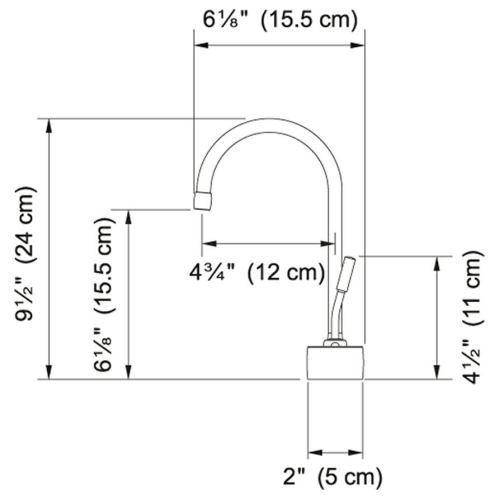

# Cold Water Only - DW7000 | 120.0504.381

FAMILY : Point of Use and Filtration | SERIES : Cold Water Only - DW7000 | INSTALLATION TYPE : Point of Use and Filtration | INSTALLATION TYPE : Single Hole installation | STYLE : Contemporary | MODEL : DW7080C | FINISH : Satin Nickel

## TECHNICAL DATA

Version	Cold Water Dispenser
Counter Hole Diameter	1 3/8"

Cold Water Only - DW7000 | 120.0504.381

FAMILY : **Point of Use and Filtration** | SERIES : **Cold Water Only - DW7000** | INSTALLATION TYPE : **Point of Use and Filtration** | INSTALLATION TYPE : **Single Hole installation** | STYLE : **Contemporary** | MODEL : **DW7080C** | FINISH : **Satin Nickel**