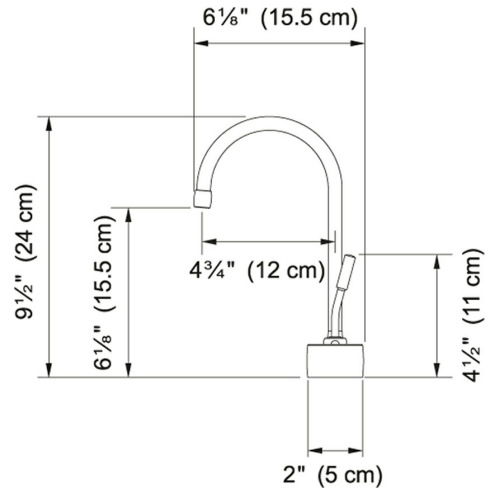

Cold Water Only - DW7000 | 120.0620.286

FAMILY : Point of Use and Filtration | SERIES : Cold Water Only - DW7000 | INSTALLATION TYPE : Point of Use and Filtration | STYLE : Contemporary | MODEL : DW7020C | FINISH : Matte Black

TECHNICAL DATA

| | |
|------------------------|------------------------|
| Version | Cold Water Dispenser |
| Counter Hole Diameter | 1 3/8" |
| Flow Rate | 0,5 gpm |
| Spray | Stream |
| Spout Swivel Range | 360 ° |
| Height to End of Spout | 6 1/8" |
| Spout reach | 4 3/4" |
| Height Overall | 9 1/2" |
| Cartridge | 3/8" Ceramic Cartridge |