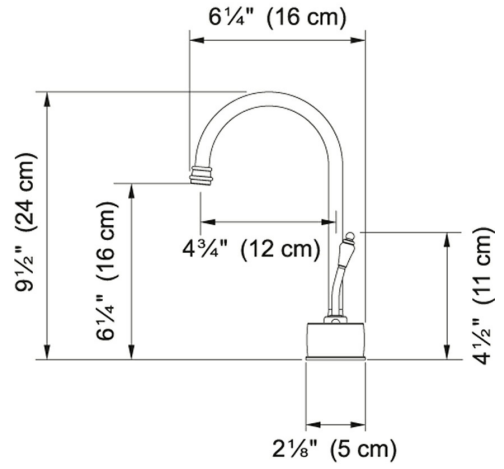

120.0504.367

FAMILY : Point of Use and Filtration | SERIES : Cold Water Only - DW6100 | INSTALLATION TYPE : Point of Use and Filtration | STYLE : Traditional | MODEL : DW6180C | FINISH : Satin Nickel

**TECHNICAL DATA**

Version	Cold Water Dispenser
Counter Hole Diameter	1 3/8"