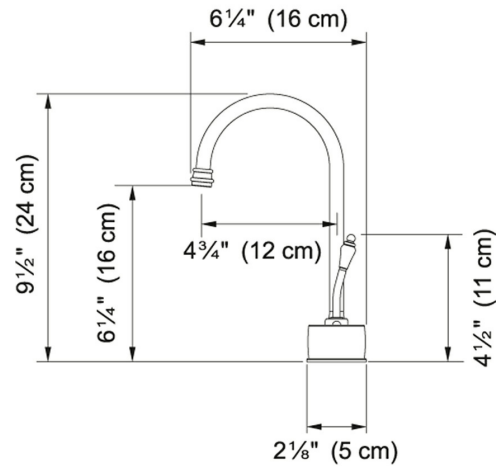

Chrome | 120.0504.375

FAMILY : Point of Use and Filtration | SERIES : Cold Water Only - DW6100 | FINISH : Chrome | INSTALLATION TYPE : Point of Use and Filtration | STYLE : Traditional | MODEL : DW6100C

TECHNICAL DATA

Version	Cold Water Dispenser
Counter Hole Diameter	1 3/8"