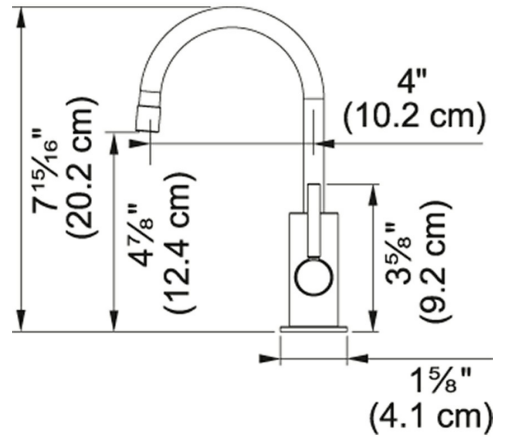

Polished Chrome | 120.0525.563

SERIES : Pescara | MODEL : DW16000 | FINISH : Polished Chrome | FAMILY : Point of Use and Filtration

TECHNICAL DATA

Version	Cold Water Dispenser
Spout Swivel Range	360 °
Counter Hole Diameter	32
Height Overall	7 15/16"
Faucet Operation	Side Lever
Spout reach	4"
Cartridge	3/8" Ceramic Cartridge
Spray	Stream
Flow Rate	0.5 gpm
Model Name	DW16000