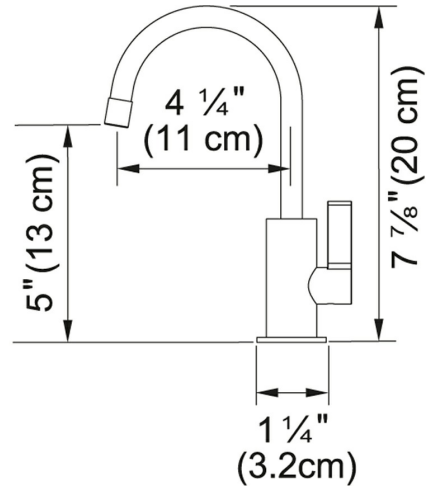

Cold Water Only - Ambient | 120.0620.284

FAMILY : Point of Use and Filtration | SERIES : Cold Water Only - Ambient | INSTALLATION TYPE : Single Hole installation | STYLE : Contemporary | MODEL : DW10020 | FINISH : Matte Black

Transform your kitchen into a multi-functional work area with the extraordinary design of our Ambient faucet.

FEATURES

- Solid Brass construction ensures long-lasting performance
- Optimized for use with Franke filtration systems and chillers
- 360-degree swivel provides a full range of motion
- Pair with other faucets in the Franke Ambient series for a consistent look throughout the kitchen

TECHNICAL DATA

Version	Cold Water Dispenser
Flow Rate	0.5 gpm
Spray	Full Spray
Cartridge	Ceramic discs
Faucet Operation	Single Lever
Counter Hole Diameter	1-1/4"
Spout Swivel Range	360 °
Height Overall	7 7/8"
Height to End of Spout	5"