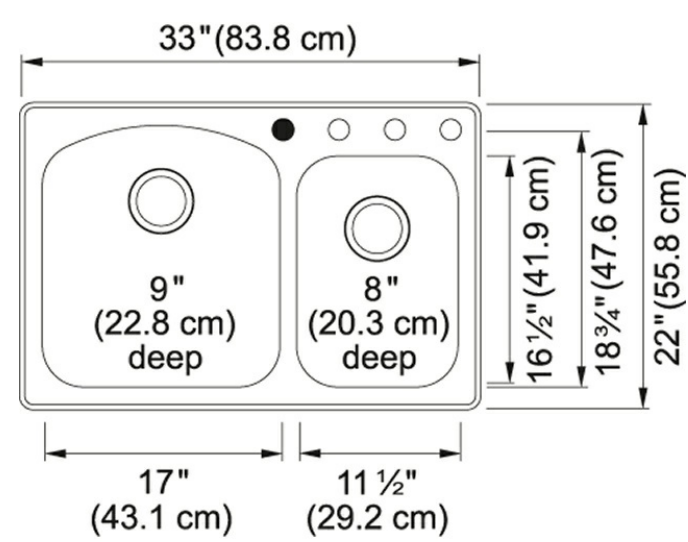

Gravity DIG62F91-SHG Granite Stone Grey

Product Picture

Technical Drawing

Product Dimensions

Length overall	33"
Width overall	22"
Depth Overall	9"
Length of large bowl	17"
Width of large bowl	18 3/4"
Depth of large bowl	9"
Length of small bowl	11 9/16"
Width of small bowl	16 9/16"
Depth of small bowl	8"
Minimum Cabinet Size	36"

General Information

Type of Material	Granite
Number of Bowls	2
Faucet Hole	1; 3 Predrilled
Installation Clips	Yes
Cut-Out Template	Yes
Where to buy	Home Center

Article Numbers

FUN#	114.0523.922
US Part Number	DIG62F91-SHG