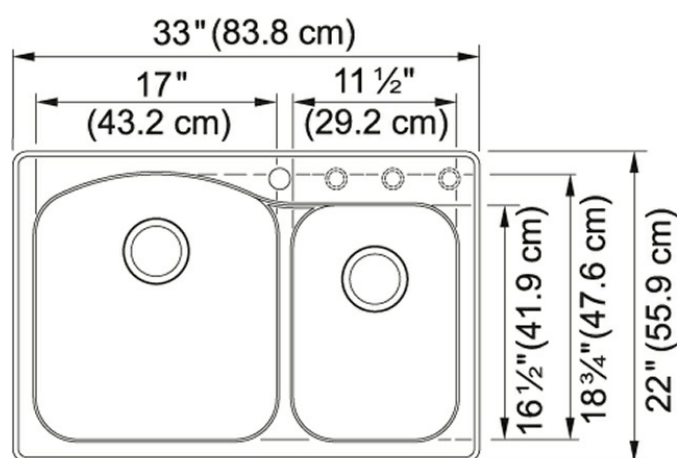

Product Picture

Technical Drawing

Product Dimensions

Length overall	22"
Width overall	33"
Depth Overall	9"
Length of large bowl	17"
Width of large bowl	18 3/4"
Depth of large bowl	9"
Length of small bowl	16 1/2"
Width of small bowl	11 1/2"
Depth of small bowl	8"
Minimum Cabinet Size	36"