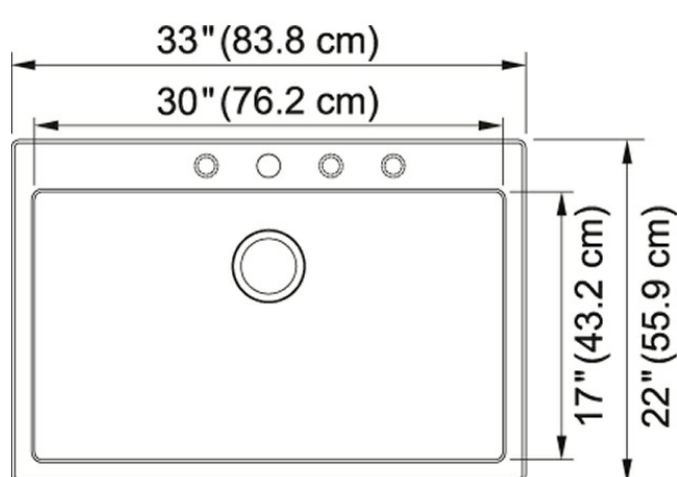

## Primo DIG61091-SHG Granite Stone Grey

Product Picture

Technical Drawing

Product Dimensions

Length overall	33"
Width overall	22"
Depth Overall	9"
Length of large bowl	30"
Width of large bowl	17 1/4"
Depth of large bowl	9"
Minimum Cabinet Size	33"

General Information

Type of Material	Granite
Number of Bowls	1
Faucet Hole	1; 3 Predrilled
Installation Clips	Yes
Cut-Out Template	Yes
Where to buy	Home Center

Article Numbers

FUN#	114.0523.890
US Part Number	DIG61091-SHG