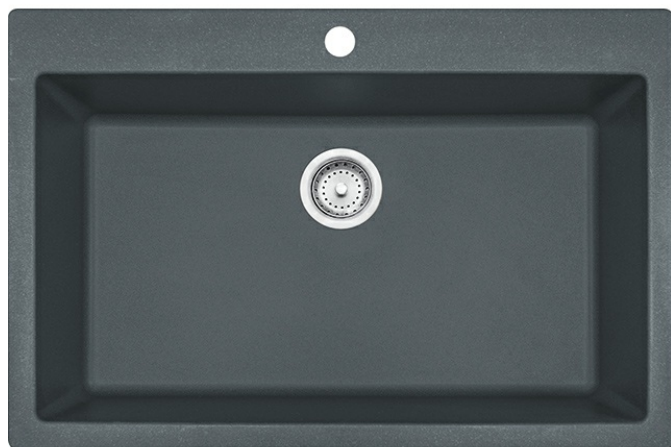

## Primo DIG61091-SHG Granite Stone Grey

Product Picture

Technical Drawing

Product Dimensions

Length overall	33"
Width overall	22"
Depth Overall	9"
Length of large bowl	30"
Width of large bowl	17 1/4"
Depth of large bowl	9"
Minimum Cabinet Size	33"

General Information

Type of Material	Granite
Number of Bowls	1
Faucet Hole	1; 3 Predrilled
Installation Clips	Yes
Cut-Out Template	Yes
Where to buy	Home Center

Article Numbers

FUN#	114.0523.890
US Part Number	DIG61091-SHG