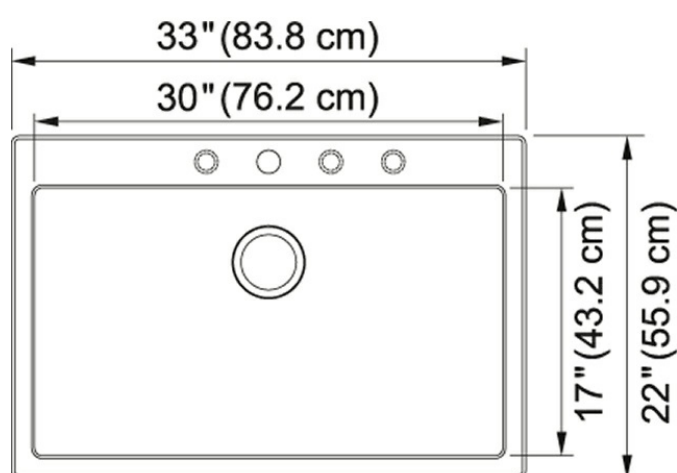

Primo DIG61091-PWT Granite Polar White

Sleek aesthetics and plenty of prep space grace the Primo sink, as well as the durability every kitchen needs. The deep 9" sink allows for easy, splash-free washing of the large dishes found in every chef's kitchen.

Product Picture

Technical Drawing

Product Dimensions

Length overall	33"
Width overall	22"
Depth Overall	9"
Length of large bowl	30"
Width of large bowl	17 1/4"
Depth of large bowl	9"
Minimum Cabinet Size	36"