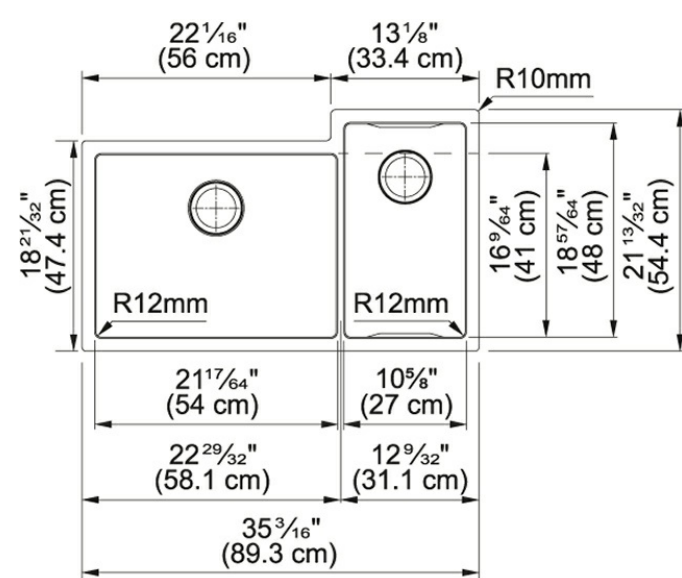

### Technical Drawing

### Product Dimensions

Length overall	35 3/16"
Width overall	21 7/16"
Length of large bowl	21 1/4"
Width of large bowl	16 1/8"
Depth of large bowl	9 1/16"
Length of small bowl	10 5/8"
Width of small bowl	18 7/8"
Depth of small bowl	7 7/8"
Minimum Cabinet Size	35 7/16"