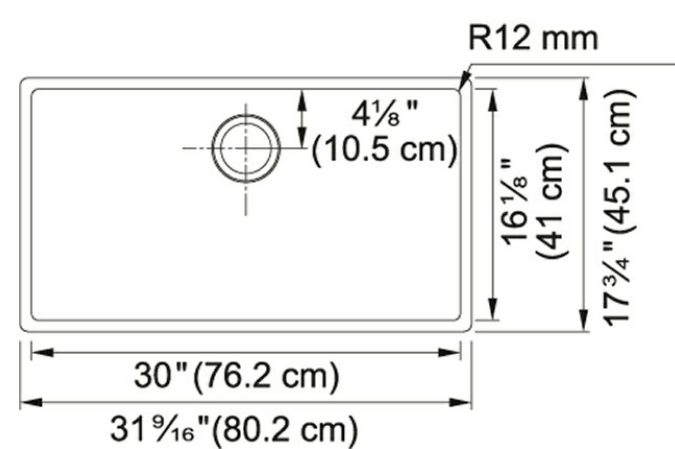

Technical Drawing