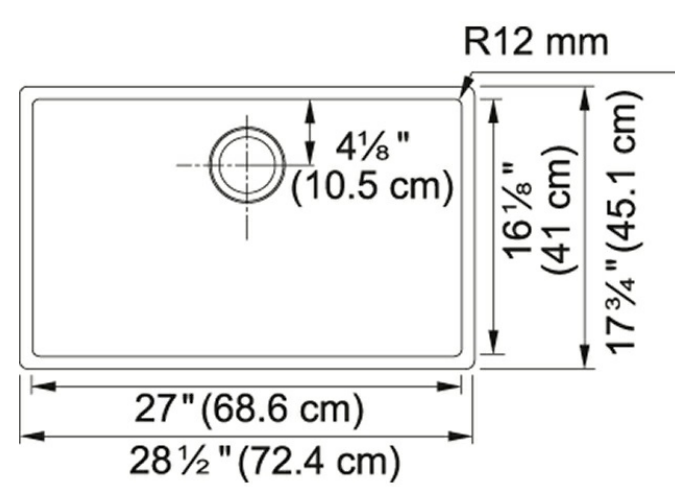

Product Picture

Technical Drawing

Product Dimensions

Length overall	28 9/16"
Width overall	17 11/16"
Length of large bowl	27"
Width of large bowl	16 1/8"
Depth of large bowl	7 7/8"
Minimum Cabinet Size	33"