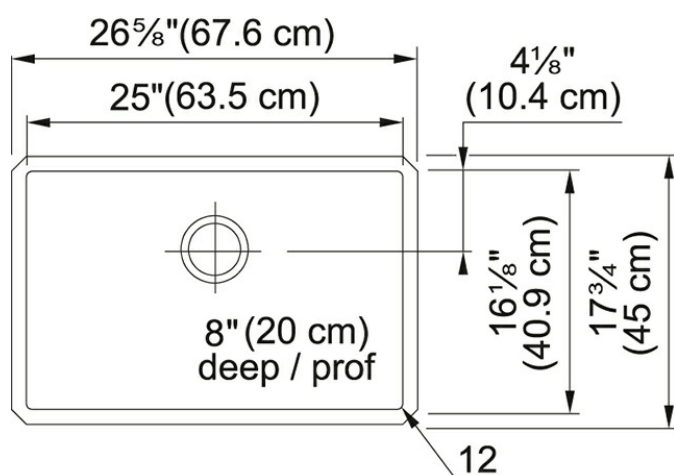

## Cube Stainless Steel

Product Picture

Technical Drawing

Product Dimensions

Length overall	26 5/8"
Width overall	17 11/16"
Length of large bowl	25"
Width of large bowl	16 1/8"
Depth of large bowl	8"
Minimum Cabinet Size	30"

General Information

Type of Material	18 Gauge Stainless Steel
Number of Bowls	1
Faucet Hole	NO
Where to buy	Showroom

Article Numbers

FUN#	122.0627.759
US Part Number	CUX11025-8