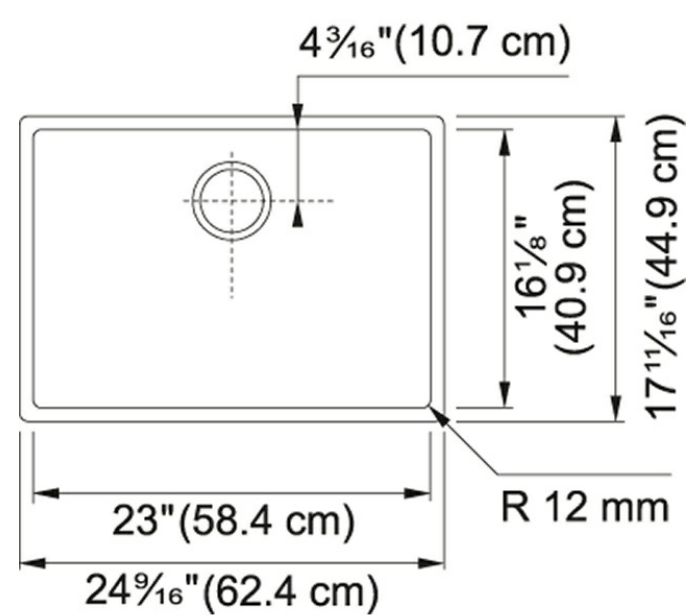

Product Picture

Technical Drawing

Product Dimensions

Length overall	24 5/8"
Width overall	17 11/16"
Length of large bowl	23"
Width of large bowl	16 1/8"
Depth of large bowl	9"
Minimum Cabinet Size	30"

General Information

Type of Material	18 Gauge Stainless Steel
Number of Bowls	1
Installation Clips	Yes
Cut-Out Template	Yes
Where to buy	Showroom

Article Numbers

FUN#	122.0531.788
US Part Number	CUX11023