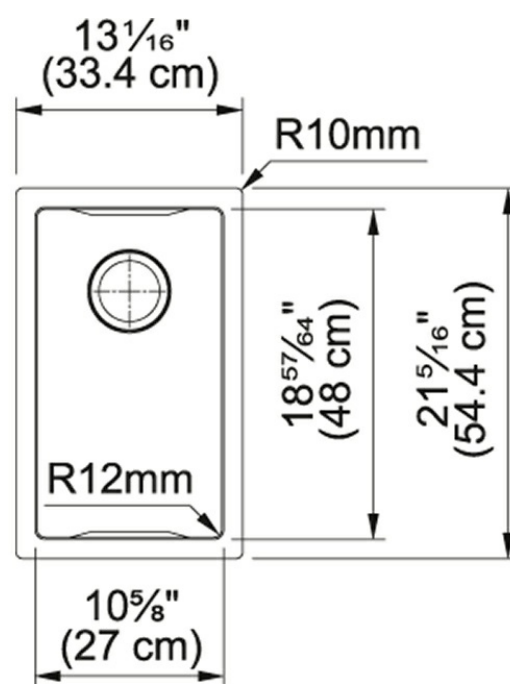

Culinary Center CUX11010-W Stainless Steel

Product Picture

Technical Drawing

Product Dimensions

Length overall	13 1/8"
Width overall	21 7/16"
Length of large bowl	10 5/8"
Width of large bowl	18 7/8"
Depth of large bowl	7 7/8"
Minimum Cabinet Size	15 3/4"

General Information

Number of Bowls	1
-----------------	---

Article Numbers

FUN#	122.0571.176
US Part Number	CUX11010-W