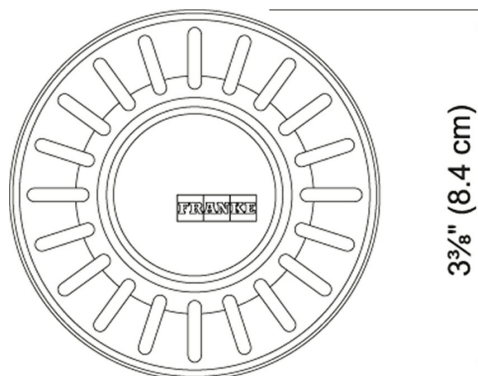

## Accessory Sinks Strainer basket | 112.0344.505

FAMILY : **Accessories** | SERIES : **Accessory Sinks** | MODEL : **Strainer basket** | FINISH : **Satin Nickel**

---

### TECHNICAL DATA

Waste Outlet Diameter	3 1/2"
Model Name	906SN