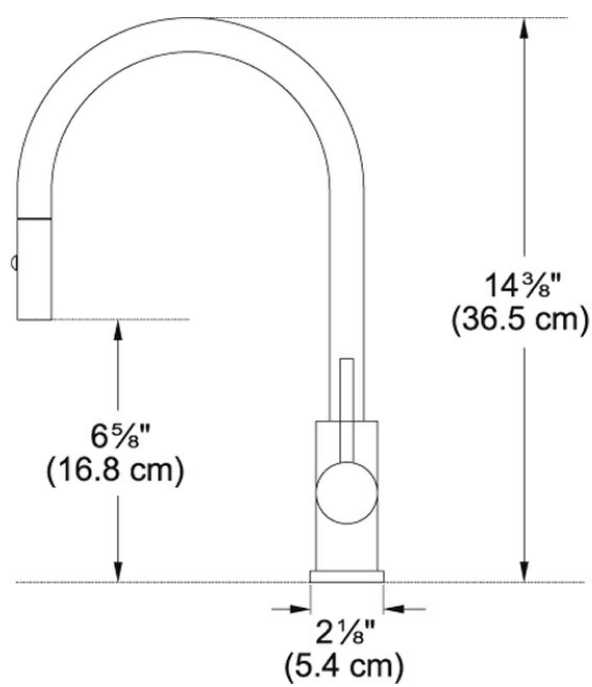

### Product Picture

### Technical Drawing

### Product Information

Version	Bar/Prep
Spray Type	Spray & Stream
Faucet Operation	Side Lever
Flow Rate	1.75 gpm
Cartridge	35mm Ceramic Cartridge
Where to buy	Showroom
Countertop hole diameter	1 3/8"