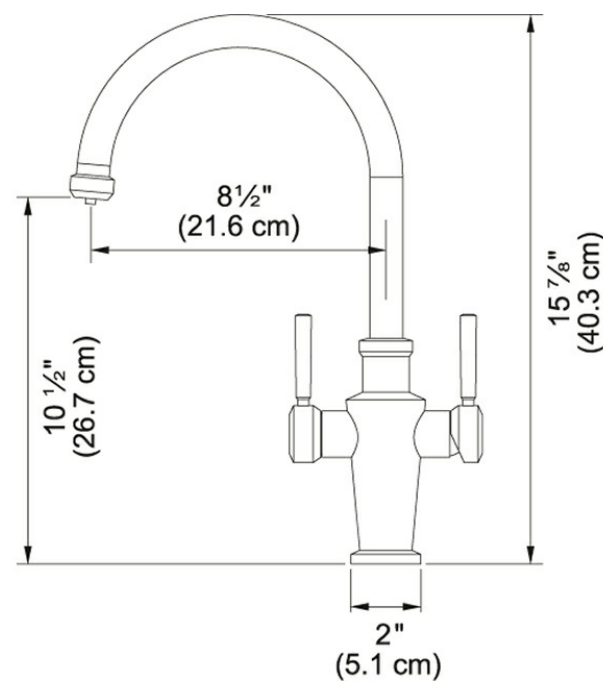

Product Picture

Technical Drawing

Product Information

Version	Hot & Filtered Cold Water Dispenser
Spray Type	Full and Stream Spray
Faucet Operation	2 Handle Mixer
Flow Rate	1.75 gpm
Cartridge	28mm Ceramic Cartridge
Where to buy	Showroom
Countertop hole diameter	1 3/8"