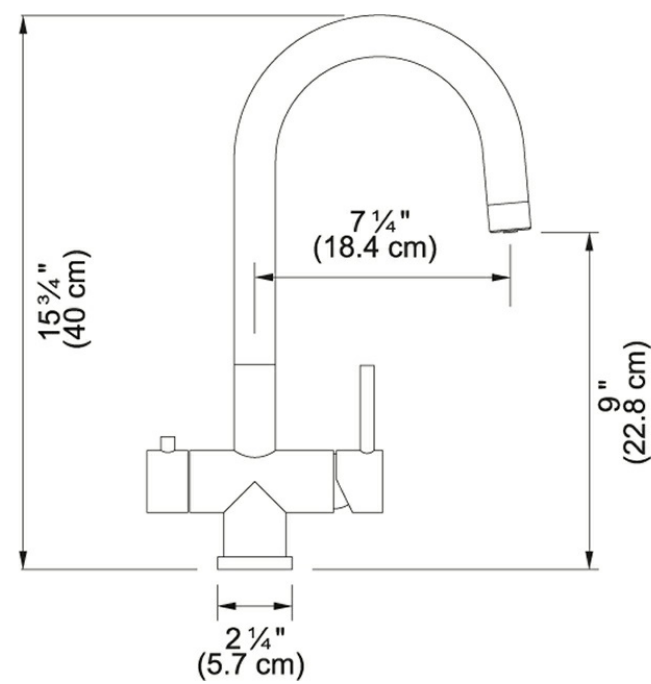

Cube FFT3350 Stainless Steel

A modern and stylish choice, the Cube faucet series expands on the simple elegance of the 3-in-1 faucet with bar, prep and pull-down options. The sleek steel finish provides the perfect complement to modern spaces.

Product Picture

Technical Drawing

Product Information

Version	Arc Spout
Spray Type	Full Stream
Faucet Operation	2 Handle Mixer
Flow Rate	1.75 gpm
Cartridge	35mm Ceramic Cartridge
Countertop hole diameter	1 3/8"

Article Numbers

FUN#	120.0385.082
US Part Number	FFT3350