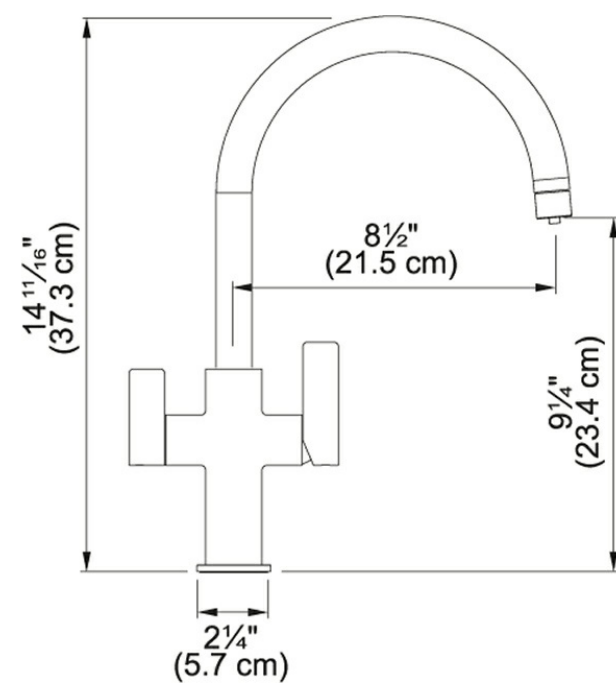

Product Picture

Technical Drawing

Product Information

Version	Arc Spout
Spray Type	Full Stream
Faucet Operation	2 Handle Mixer
Flow Rate	1.75 gpm
Cartridge	CERAMIC-DISCS-Ø-12.7
Countertop hole diameter	1 3/8"