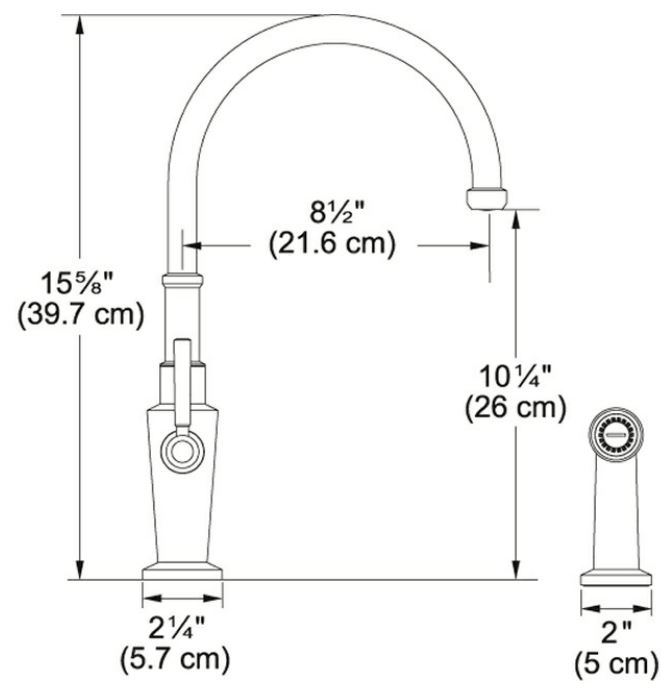

### Product Information

Version	Arc Spout / Side Spray
Spray Type	Full and Needle Spray
Faucet Operation	2 Handle Mixer
Flow Rate	1.75 gpm
Cartridge	12mm Ceramic Cartridge
Where to buy	Showroom
Countertop hole diameter	1 3/8"

### Article Numbers

FUN#	115.0481.411
US Part Number	FFS5280