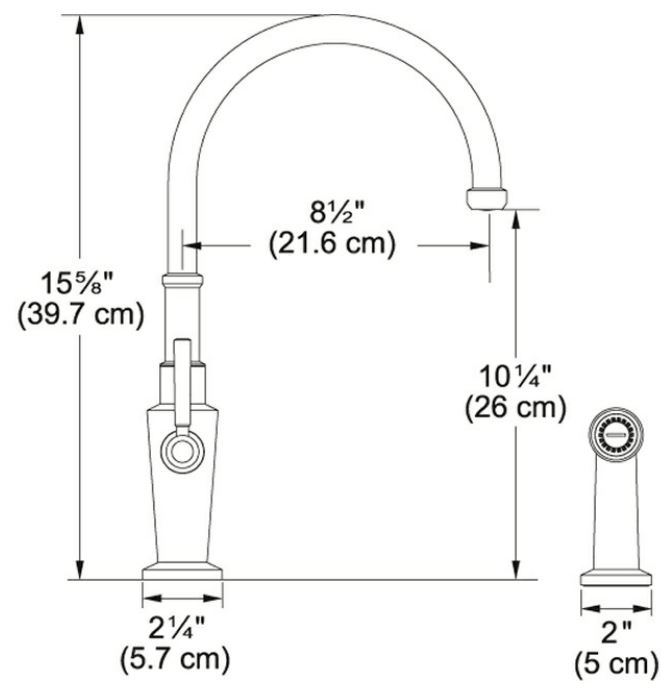

### Product Information

Version	Arc Spout / Side Spray
Spray Type	Full and Needle Spray
Faucet Operation	2 Handle Mixer
Flow Rate	1.75 gpm
Cartridge	12mm Ceramic Cartridge
Where to buy	Showroom
Countertop hole diameter	1 3/8"

### Article Numbers

FUN#	115.0481.385
US Part Number	FFS5220