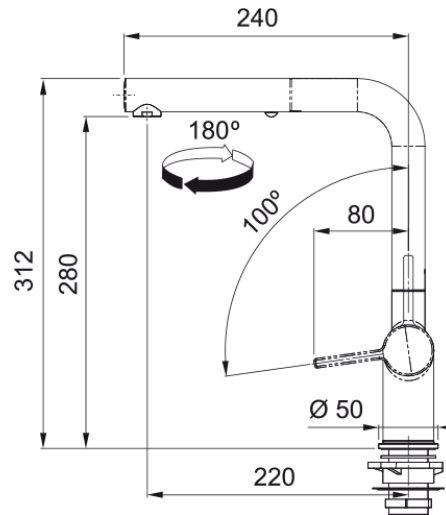

Active Pull-Out Faucet - ACT-PO-MBK | 115.0656.848

Technical Data

Aspect

Spout type	L - spout
Color	Matte black
Type of material	Brass
Flexible pullout hose material	Nylon grey
Spray head material	Brass

Product Dimensions

Faucet hole diameter	35 mm
Cartridge dimension	35 mm

Installation

Mounting type	Shank
Water supply hose connection	1/2"
Water supply hose length	450 mm

Product specifications

Pressure	High pressure
Faucet type	Pull-out spray
Faucet operation	Side lever
Faucet rotation	180°

Product identification

Product brand	FRANKE
Product family	Maris
Collection	Active

Features

Water saving feature	Yes
Type of aerator	Laminar

Features