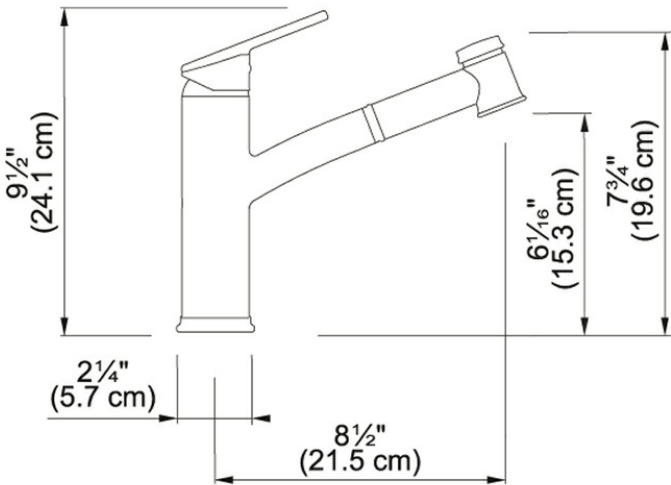

# Ambient FFPS4395 Brushed Gold

Product Picture

Technical Drawing

Product Information

Version	Pull-Out Spray
Spray Type	Full and Needle Spray
Faucet Operation	Top Lever
Flow Rate	1.75 gpm
Where to buy	Showroom
Countertop hole diameter	1 3/8"

Article Numbers

FUN#	115.0538.881
US Part Number	FFPS4395