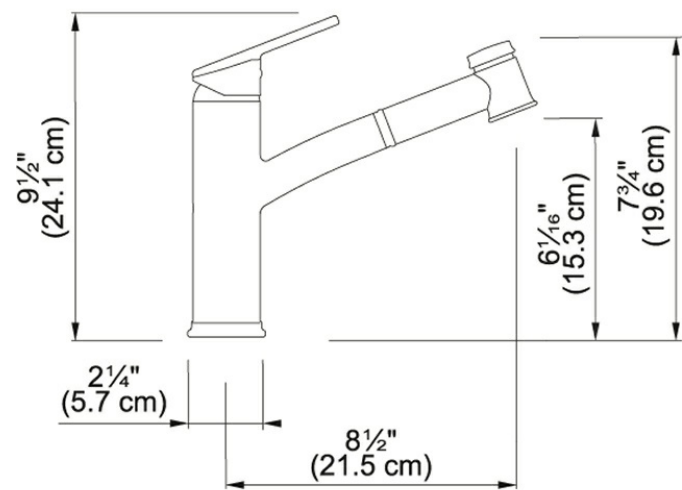

Product Picture

Technical Drawing

Product Information

Version	Pull-Out Spray
Spray Type	Full and Needle Spray
Faucet Operation	Top Lever
Flow Rate	1.75 gpm
Where to buy	Showroom
Countertop hole diameter	1 3/8"