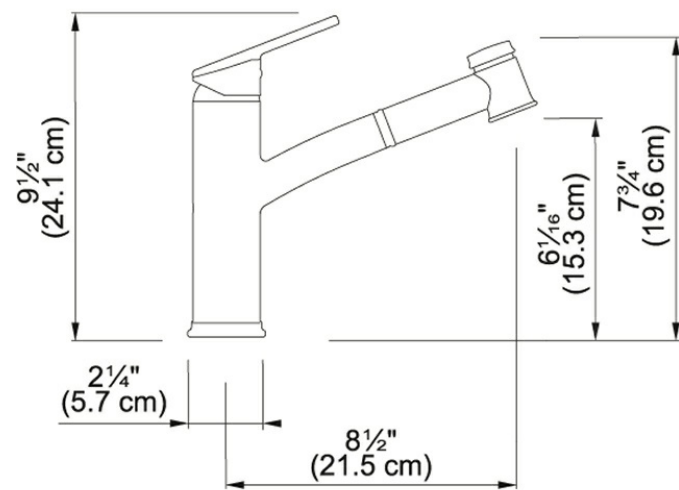

Product Picture

Technical Drawing

Product Information

Version	Pull-Out Spray
Spray Type	Full and Needle Spray
Faucet Operation	Top Lever
Flow Rate	1.75 gpm
Where to buy	Showroom
Countertop hole diameter	1 3/8"