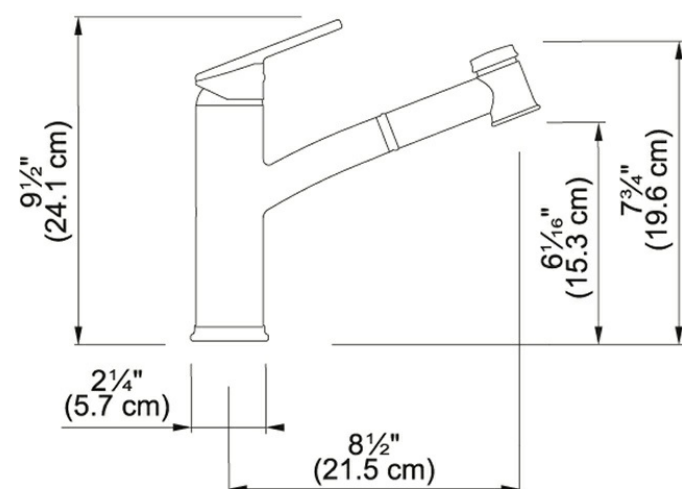

Product Picture

Technical Drawing

Product Information

Version	Pull-Out Spray
Spray Type	Full and Needle Spray
Faucet Operation	Top Lever
Flow Rate	1.75 gpm
Cartridge	35mm Ceramic Cartridge
Where to buy	Showroom
Countertop hole diameter	1 3/8"